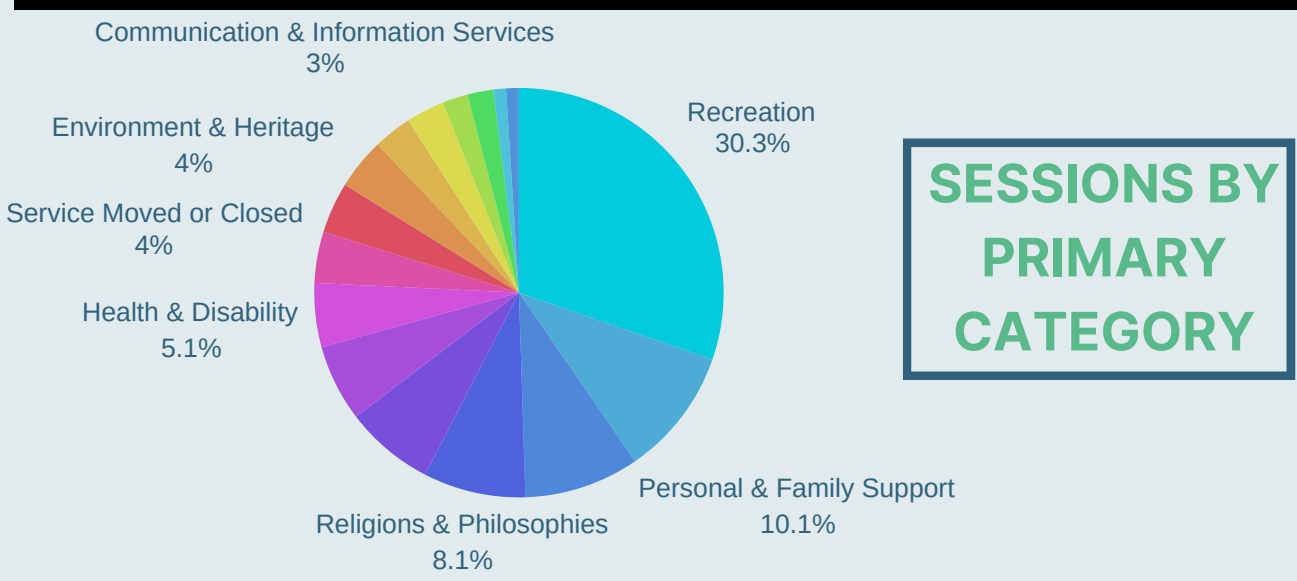

PORT ADELAIDE ENFIELD COUNCIL

WHAT ARE OUR COMMUNITY NEEDS?

35634 SESSIONS 1 JULY 2022 - 30 JUNE 2023

TOP 25 LANDING PAGES

SESSIONS BY
PRIMARY
CATEGORY

WHO ARE OUR USERS?

AGE

DEVICE