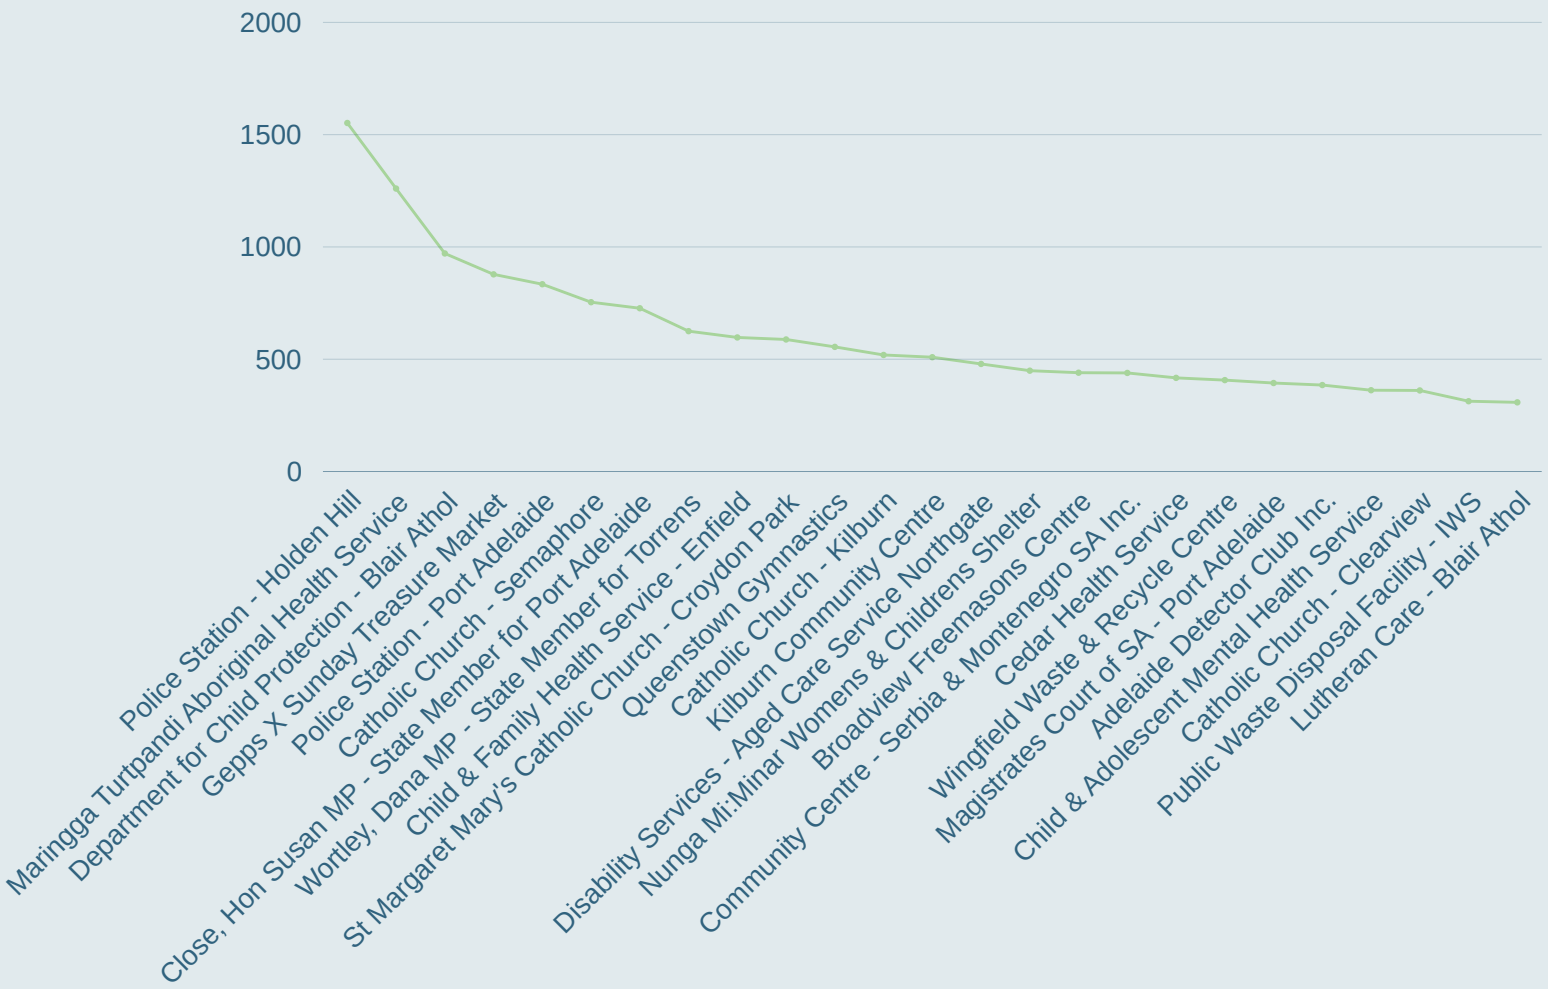

PORT ADELAIDE ENFIELD COUNCIL

WHAT ARE OUR COMMUNITY NEEDS?

35634 SESSIONS 1 JULY 2022 - 30 JUNE 2023

TOP 25 LANDING PAGES

SESSIONS BY
PRIMARY
CATEGORY

WHO ARE OUR USERS?

AGE

DEVICE

MEDIUM