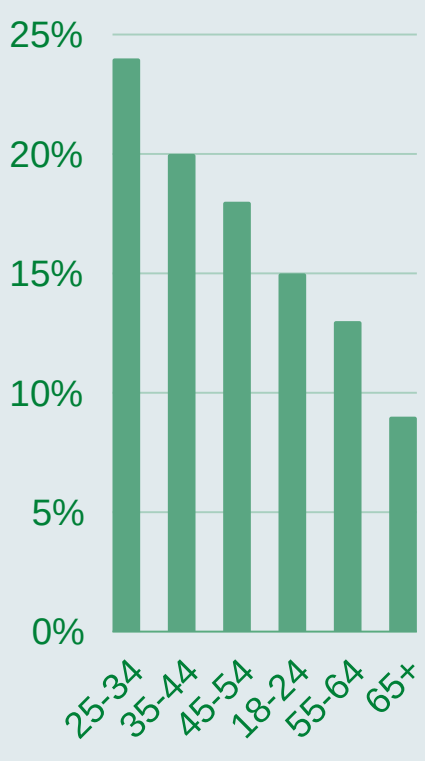

PORT ADELAIDE ENFIELD COUNCIL

WHAT ARE OUR COMMUNITY NEEDS?

35634 SESSIONS 1 JULY 2022 - 30 JUNE 2023

TOP 25 LANDING PAGES

SESSIONS BY
PRIMARY
CATEGORY

WHO ARE OUR USERS?

AGE

DEVICE