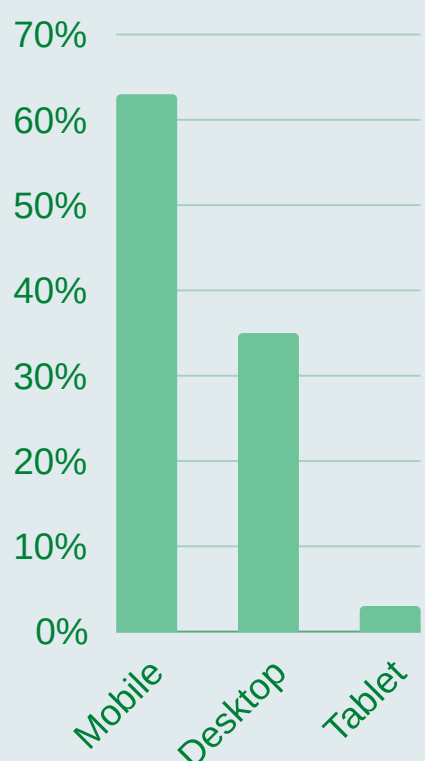

PORT ADELAIDE ENFIELD COUNCIL

WHAT ARE OUR COMMUNITY NEEDS?

35634 SESSIONS 1 JULY 2022 - 30 JUNE 2023

TOP 25 LANDING PAGES

SESSIONS BY
PRIMARY
CATEGORY

WHO ARE OUR USERS?

AGE

DEVICE